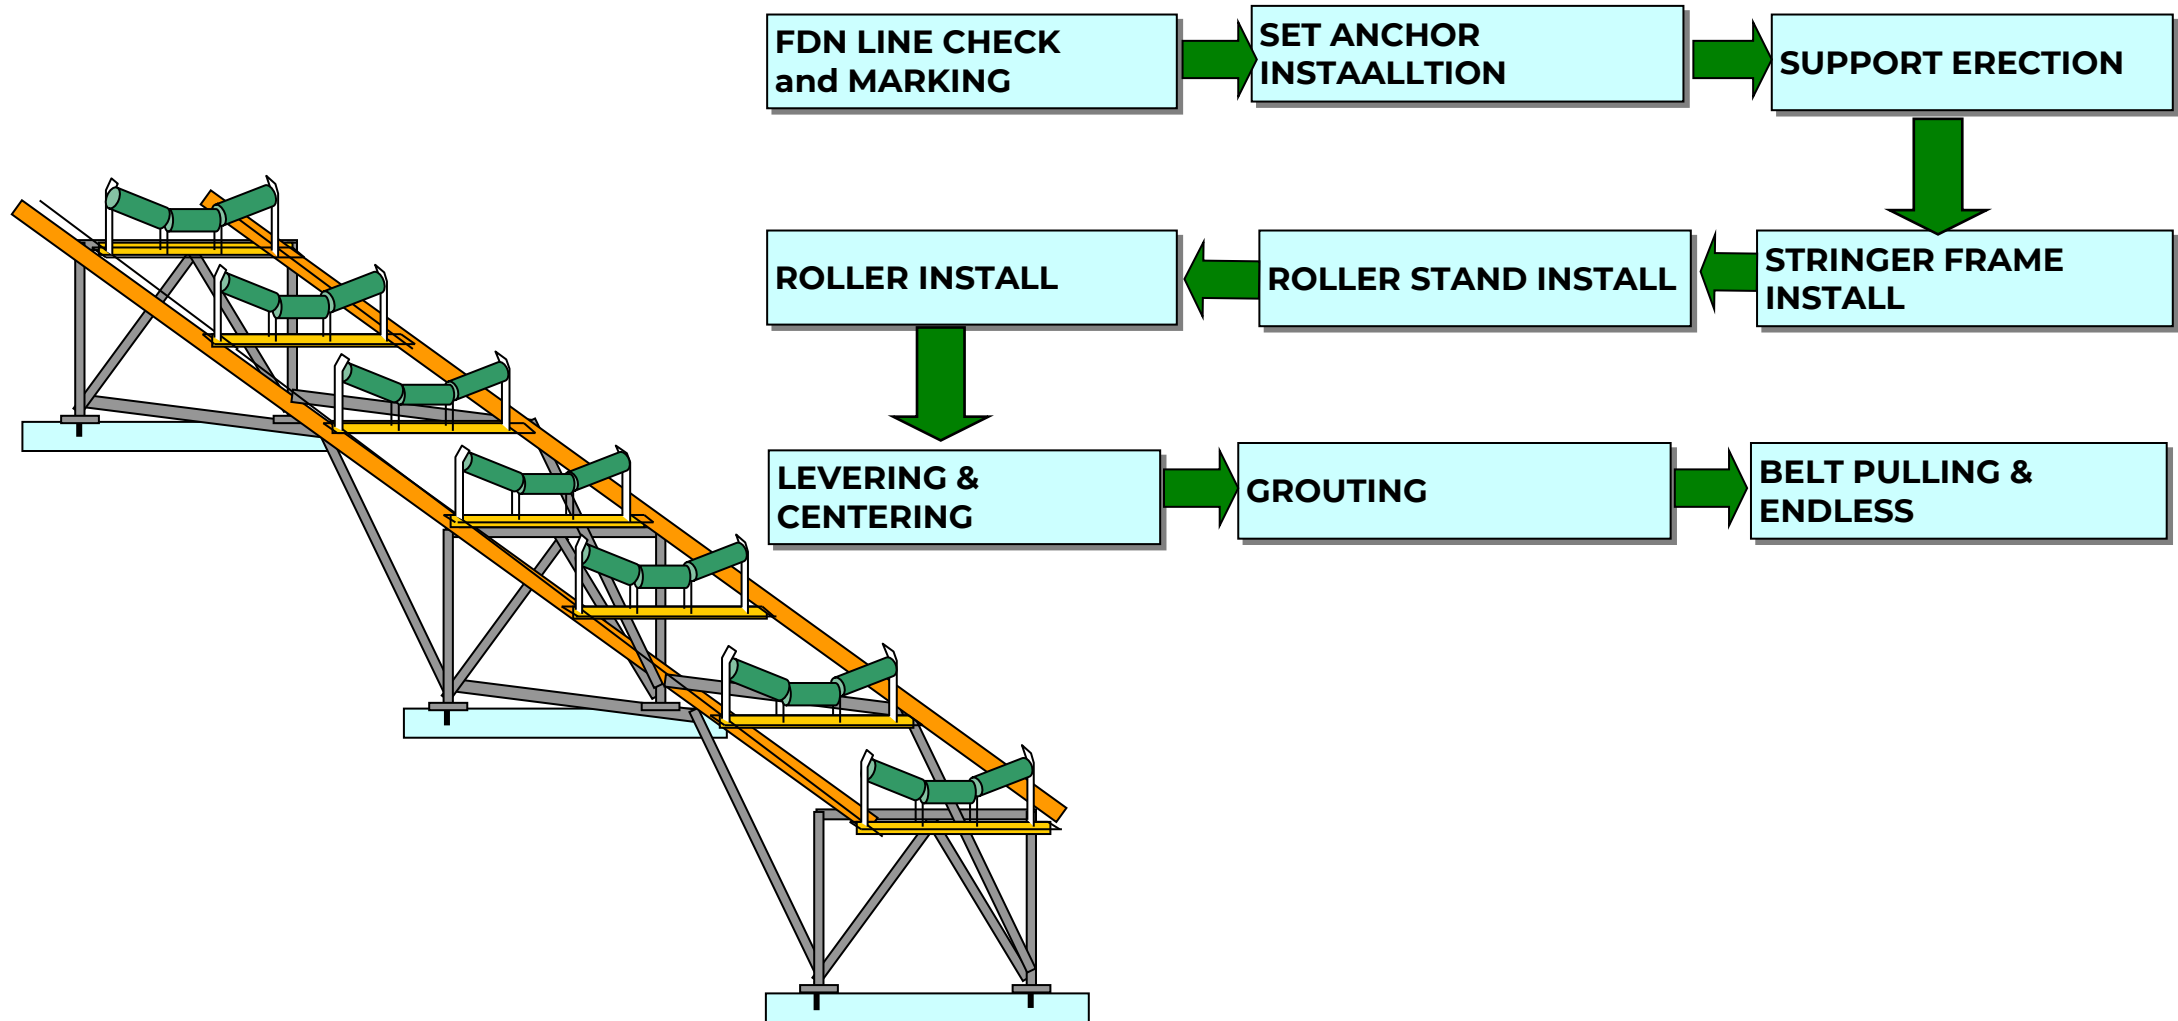

Our Work

Business Scope

Conveyors & Components

Bulk Material Handling

Construction Plan for Belt Conveyor Erection

The composition of belt conveyor system

Construction Plan for Belt Conveyor Erection

Grider(Truss)

Construction Plan for Belt Conveyor Erection

BELT CONVEYER(Ground Level)

Construction Plan for Belt Conveyor Erection

Site Reference

Discharge Pulley Station

Tail Pulley Station

Drive Station

Support and Stringer

← Idler Installation

Belt Installation

Vulcanization

Electrical & Automation

Construction Plan for Belt Conveyor Erection

Elec., Instru. and SENSOR Install

REMARK	
	LOCAL CONTROL PANEL
	MOTOR
	SPEED SENSOR
	BELT SWAY SWITCH
	PULL CORD SWITCH
	ALARM HORN