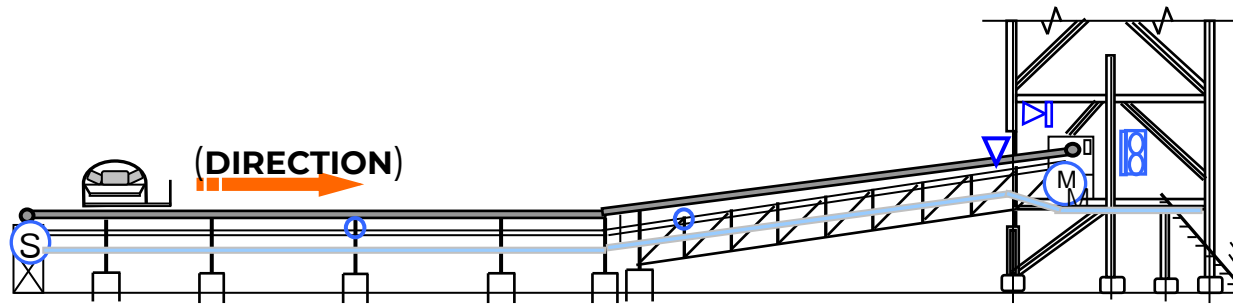

Construction Plan for Belt Conveyor Erection

BELT CONVEYER(Ground Level)

Construction Plan for Belt Conveyor Erection

Site Reference

Discharge Pulley Station

Tail Pulley Station

Drive Station

Support and Stringer

← Idler Installation

Belt Installation

Vulcanization

Electrical & Automation

Construction Plan for Belt Conveyor Erection

Elec., Instru. and SENSOR Install

REMARK	
	LOCAL CONTROL PANEL
	MOTOR
	SPEED SENSOR
	BELT SWAY SWITCH
	PULL CORD SWITCH
	ALARM HORN