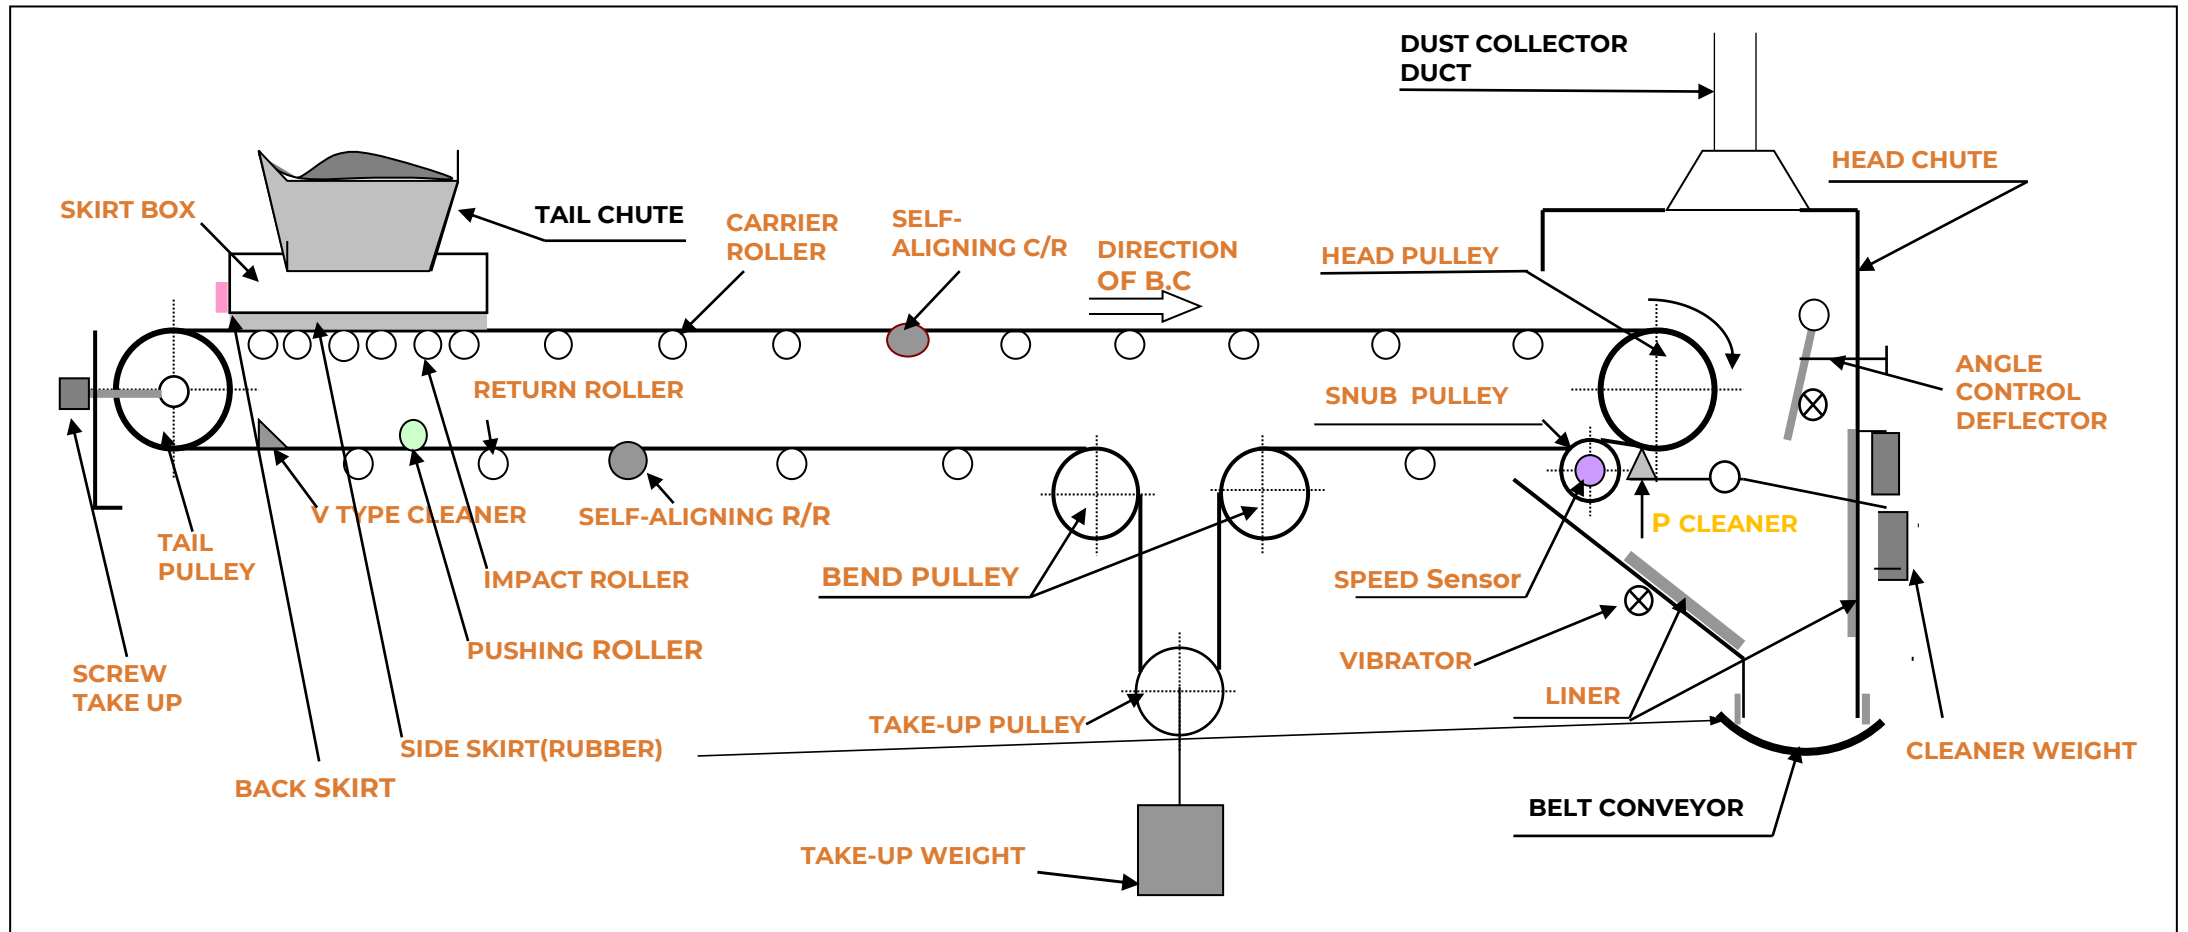

Our Work

Business Scope

Conveyors & Components

Bulk Material Handling

Construction Plan for Belt Conveyor Erection

The composition of belt conveyor system

Construction Plan for Belt Conveyor Erection

Grider(Truss)

Construction Plan for Belt Conveyor Erection

BELT CONVEYER(Ground Level)

Construction Plan for Belt Conveyor Erection

Site Reference

Discharge Pulley Station

Tail Pulley Station

Drive Station

Support and Stringer

← Idler Installation

Belt Installation

Vulcanization

Electrical & Automation

Construction Plan for Belt Conveyor Erection

Elec., Instru. and SENSOR Install

REMARK	
	LOCAL CONTROL PANEL
	MOTOR
	SPEED SENSOR
	BELT SWAY SWITCH
	PULL CORD SWITCH
	ALARM HORN