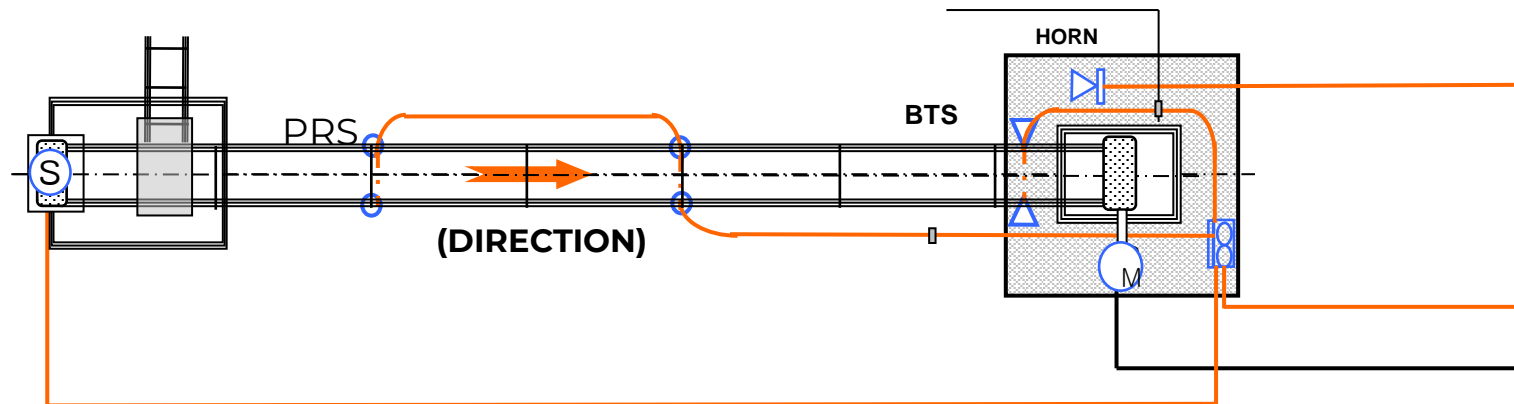

Construction Plan for Belt Conveyor Erection

BELT CONVEYER(Ground Level)

Construction Plan for Belt Conveyor Erection

Site Reference

Discharge Pulley Station

Tail Pulley Station

Drive Station

Support and Stringer

← Idler Installation

Belt Installation

Vulcanization

Electrical & Automation

Construction Plan for Belt Conveyor Erection

Elec., Instru. and SENSOR Install

REMARK	
	LOCAL CONTROL PANEL
	MOTOR
	SPEED SENSOR
	BELT SWAY SWITCH
	PULL CORD SWITCH
	ALARM HORN